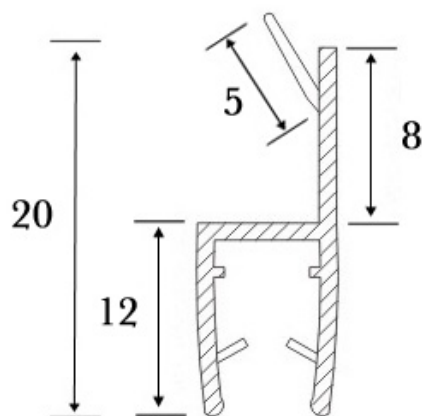

PRODUCT SHEET

Description:

PVC Seal Glass To Glass 180DG, S-5706, 2,5 Mtr, F/8mm Glass

Item number:

15.22.286-1

Units	Box	Carton	HS Code	Barcode
Pcs.	10	70	3925901000	
				5704866443210

SISO A/S

Mileparken 11
DK-2740 Skovlunde
Denmark
VAT: DK 24786013